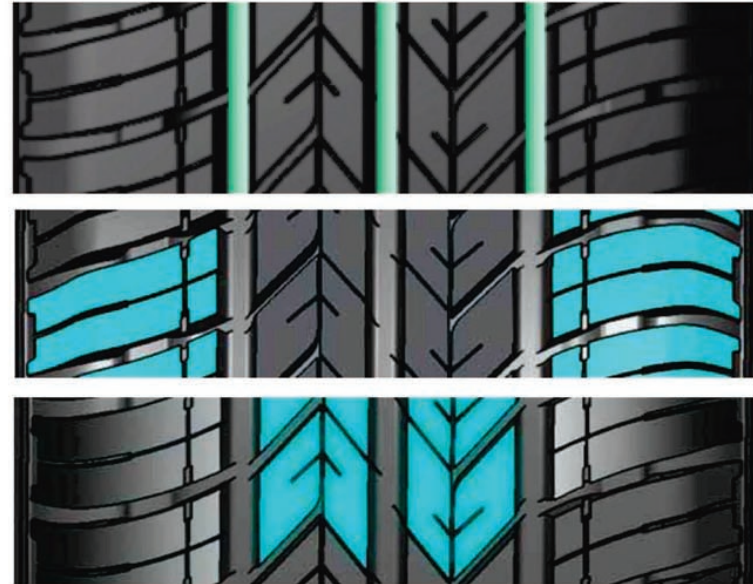

- Three straight grooves resist hydroplaning and give all-season performance
- Free block shoulder offers even wear and provides longer tread life
- Free inner tread block offers good traction in dry and wet conditions