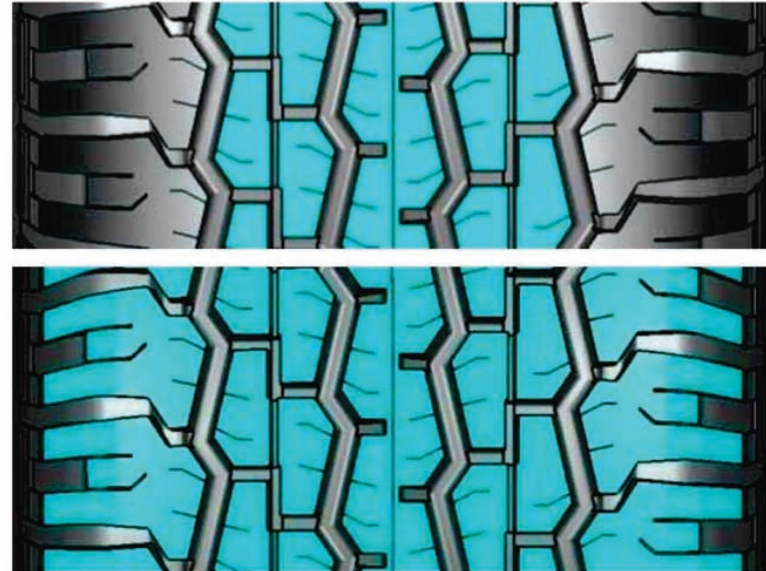

- Free small tread blocks offer all-weather traction and hydroplaning resistance
- Aggressive all-terrain tread is designed to perform at its best in the worst driving conditions